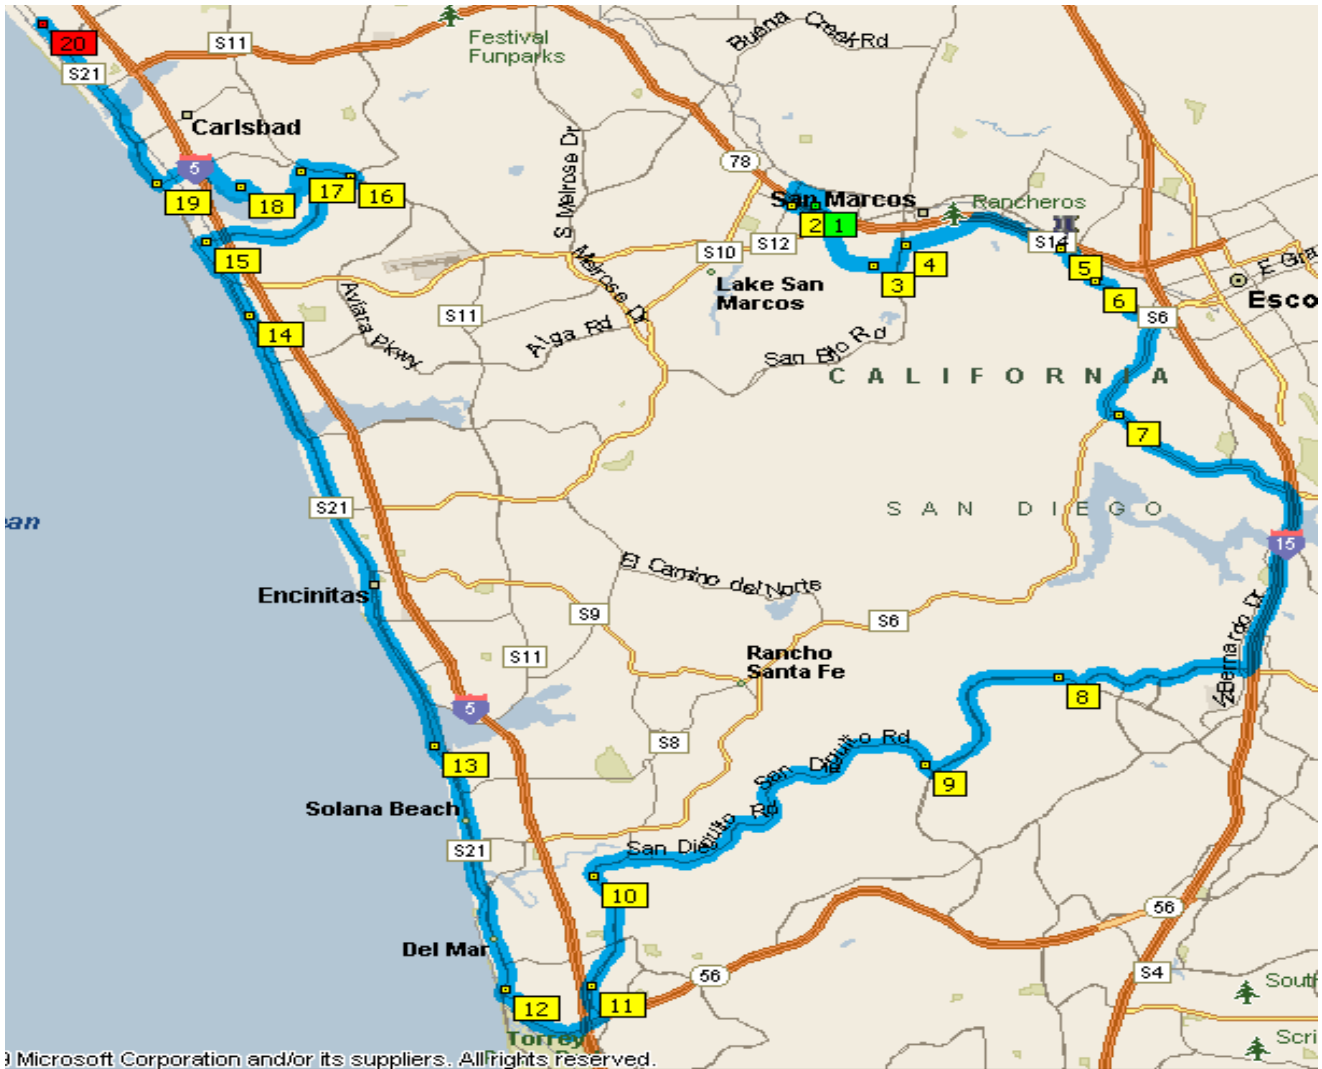

Café 101 1-18-112  
RG Brief 0845 Gen Brief 0900

Distance: 58 Miles

© Microsoft Corporation and/or its suppliers. All rights reserved.