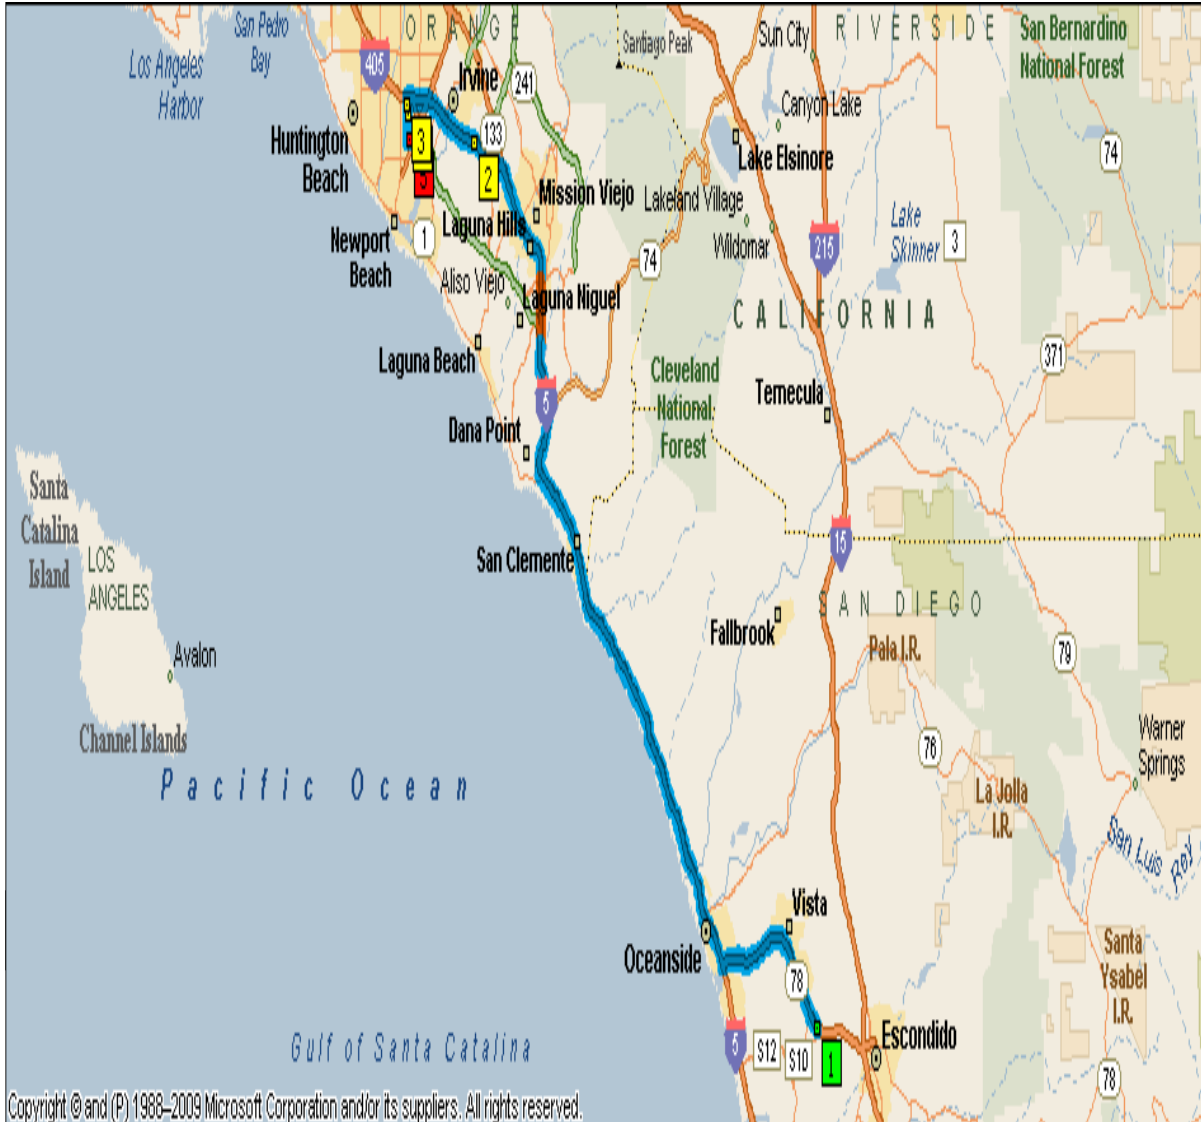

Harley Night - Costa Mesa Speedway 5/21/11

SUMMARY

Driving distance: 67.0 miles

Trip duration: 2 hours, 2 minutes

Driving time: 1 hour, 2 minutes

Cost: \$9.69